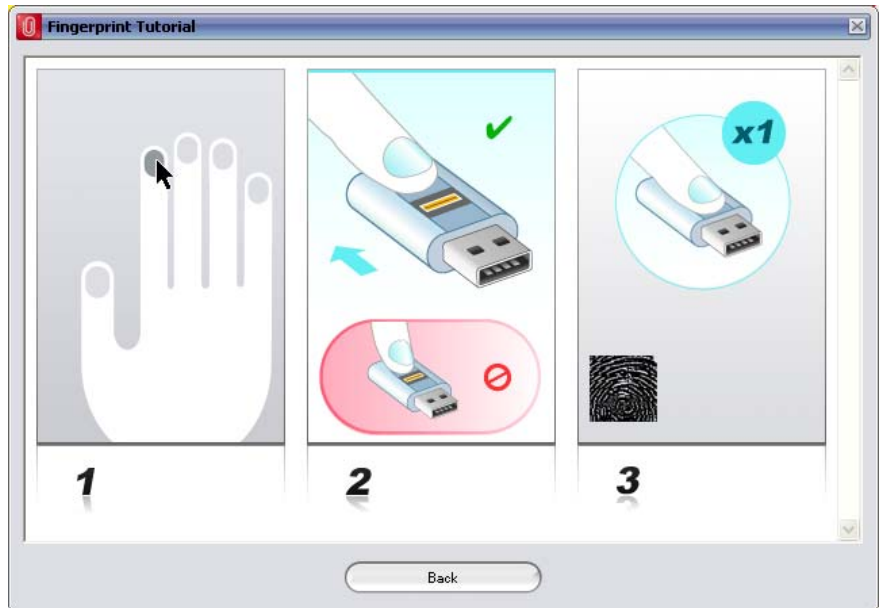

Carry it Easy +Plus Bio adds a rich set of popular features to any biometric portable storage device. Whether data compression to expand storage capacity or document synchronization.

SYSTEM REQUIREMENTS

- Supported Biometric USB Storage Device
- Windows 7
- Windows Vista
- Windows XP (SP2)
- Windows 2000 (SP4)
- No Admin rights required

Outlook users that work on different PCs can use Carry it Easy +Plus Bio to synchronize E-Mails, Contacts and their Calendars between different PCs.

Setting up the biometric protection does not take long. The intuitive user interface makes it simple and an animated tutorial shows the fingerprint enrollment step by step.

The Carry it Easy +Plus Bio user interface is available in 17 languages (English, Czech, Danish, Dutch, French, German, Italian, Japanese, Korean, Polish, Portuguese, Romanian, Russian, Spanish, simplified Chinese, traditional Chinese, and Thai).

© Copyright 2004-2010 CoSoSys Ltd. All rights reserved. Lock it Easy, Surf it Easy, Carry it Easy, Carry it Easy +Plus, Carry it Easy +Plus Bio, Secure it Easy, TrustedDevices, TrustedLogin, EasyLock and Endpoint Protector are trademarks of CoSoSys SRL. Other brand names mentioned herein are for identification purposes only and may be trademarks of their respective holder(s).

Contact: **CoSoSys Ltd.**
E-mail: sales@cososys.com
Phone: +40-264-593110
Fax: +40-264-593113