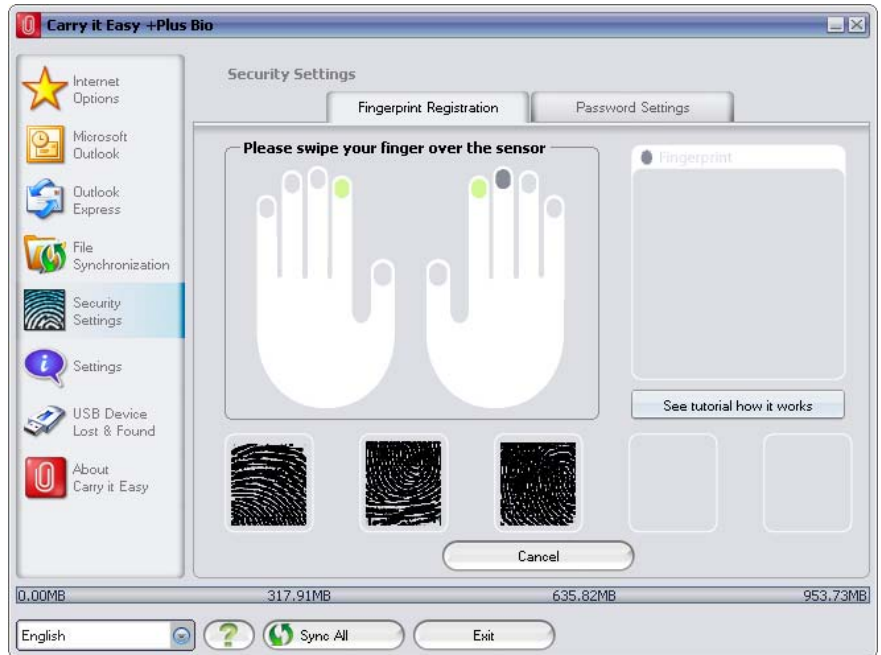

Carry it Easy +Plus Bio adds a rich set of popular features to any biometric portable storage device. Whether data compression to expand storage capacity or document synchronization.

SYSTEM REQUIREMENTS

- Supported Biometric USB Storage Device
- Windows 7
- Windows Vista
- Windows XP (SP2)
- Windows 2000 (SP4)
- No Admin rights required

Outlook users that work on different PCs can use Carry it Easy +Plus Bio to synchronize E-Mails, Contacts and their Calendars between different PCs.

Setting up the biometric protection does not take long. The intuitive user interface makes it simple and an animated tutorial shows the fingerprint enrollment step by step.

The Carry it Easy +Plus Bio user interface is available in 17 languages (English, Czech, Danish, Dutch, French, German, Italian, Japanese, Korean, Polish, Portuguese, Romanian, Russian, Spanish, simplified Chinese, traditional Chinese, and Thai).

© Copyright 2004-2010 CoSoSys Ltd. All rights reserved. Lock it Easy, Surf it Easy, Carry it Easy, Carry it Easy +Plus, Carry it Easy +Plus Bio, Secure it Easy, TrustedDevices, TrustedLogin, EasyLock and Endpoint Protector are trademarks of CoSoSys SRL. Other brand names mentioned herein are for identification purposes only and may be trademarks of their respective holder(s).

Contact: **CoSoSys Ltd.**
E-mail: sales@cososys.com
Phone: +40-264-593110
Fax: +40-264-593113